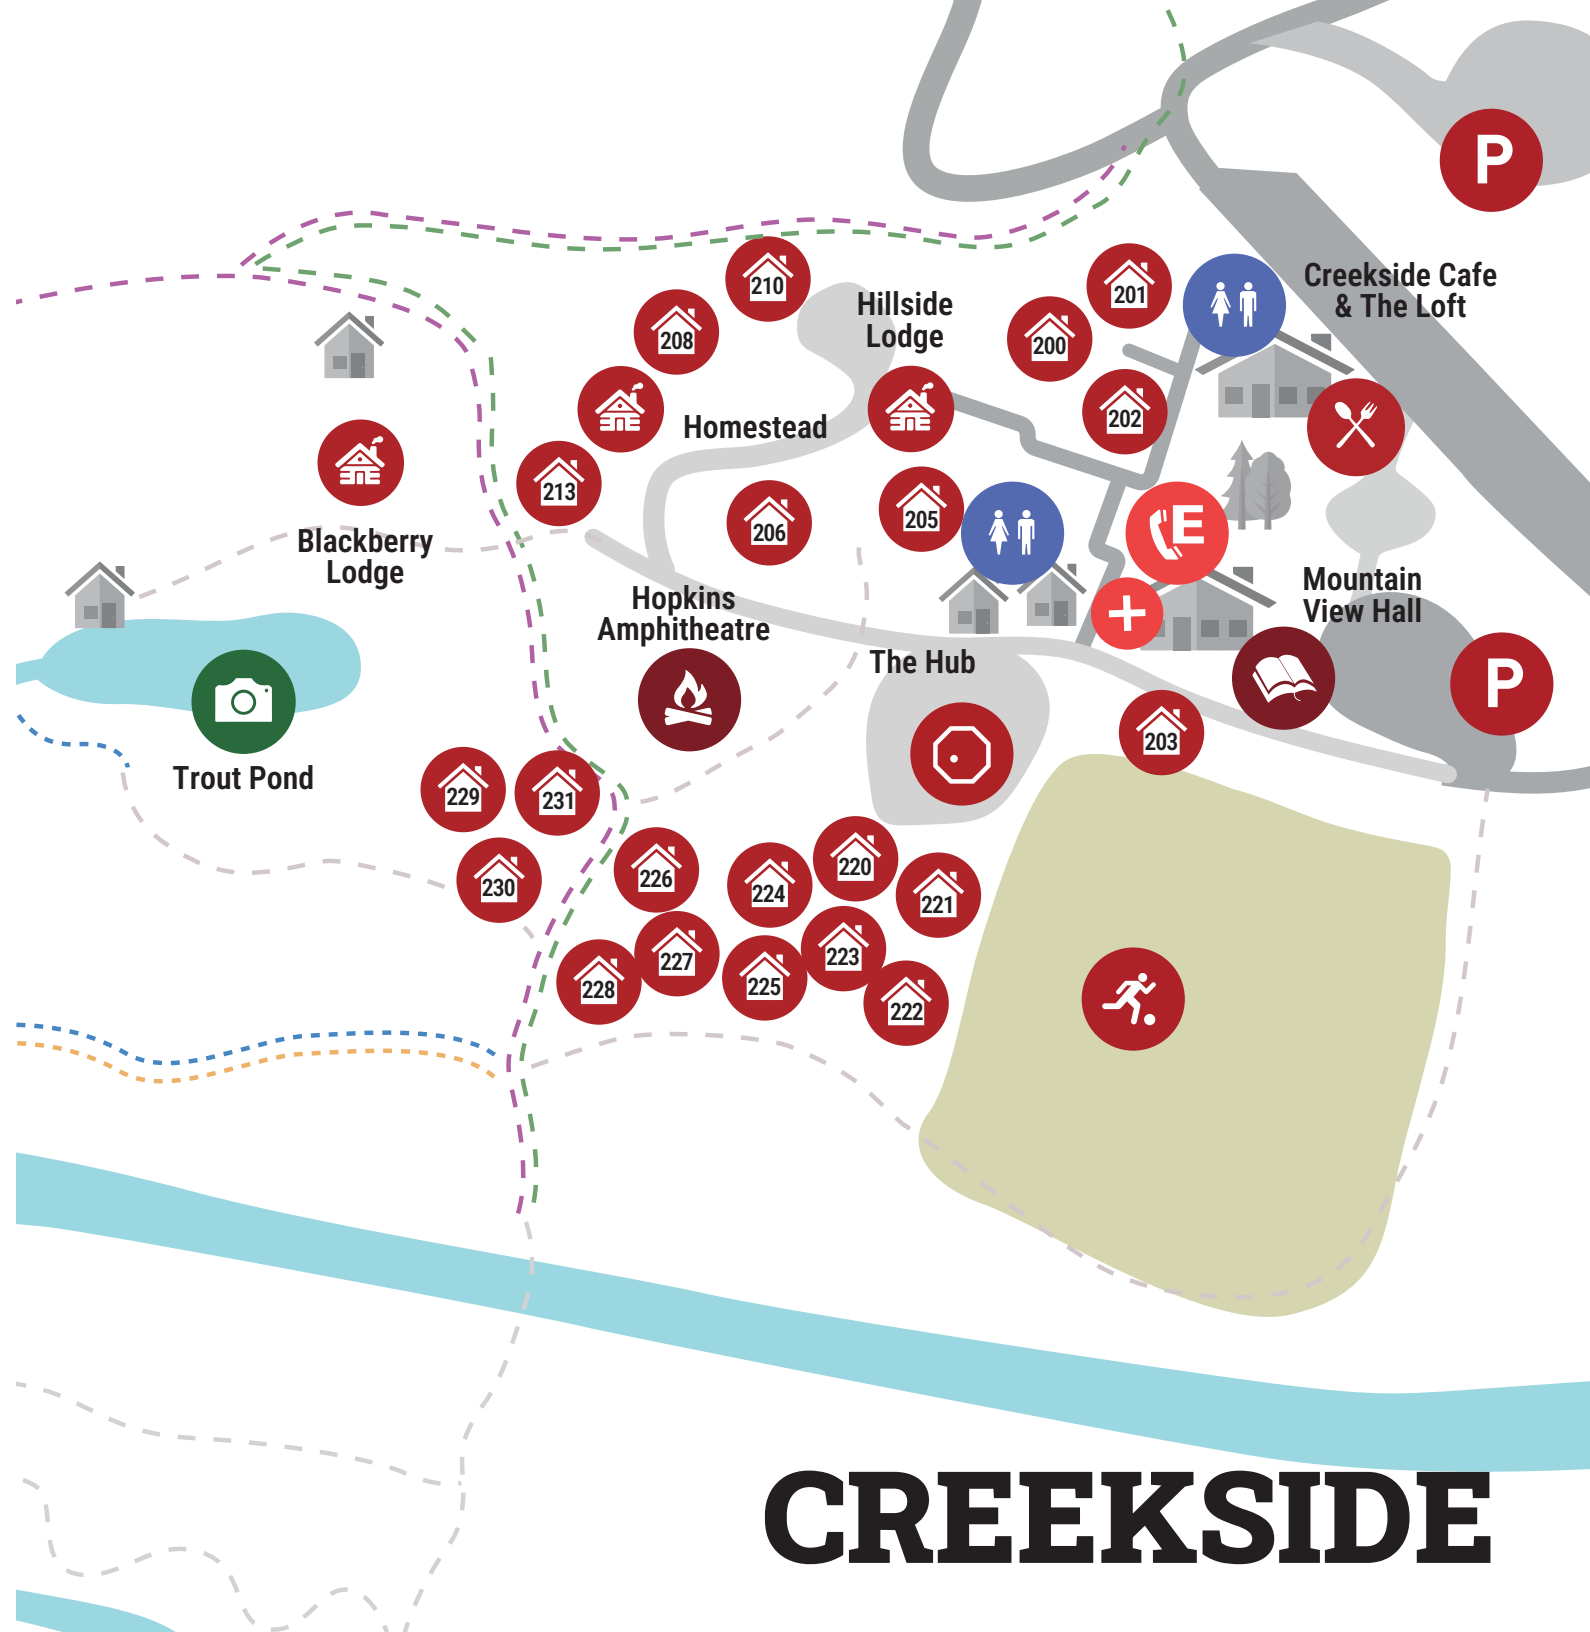

-  First Aid
-  Restroom
-  Emergency Phone
-  Handicap Parking
-  Parking
-  Cabin
-  Lodges
-  Dining
-  Campfire Meeting
-  Meeting Room
-  Playfield
-  Ga Ga Pit
-  Archery
-  Landmark

# CREEKSIDE